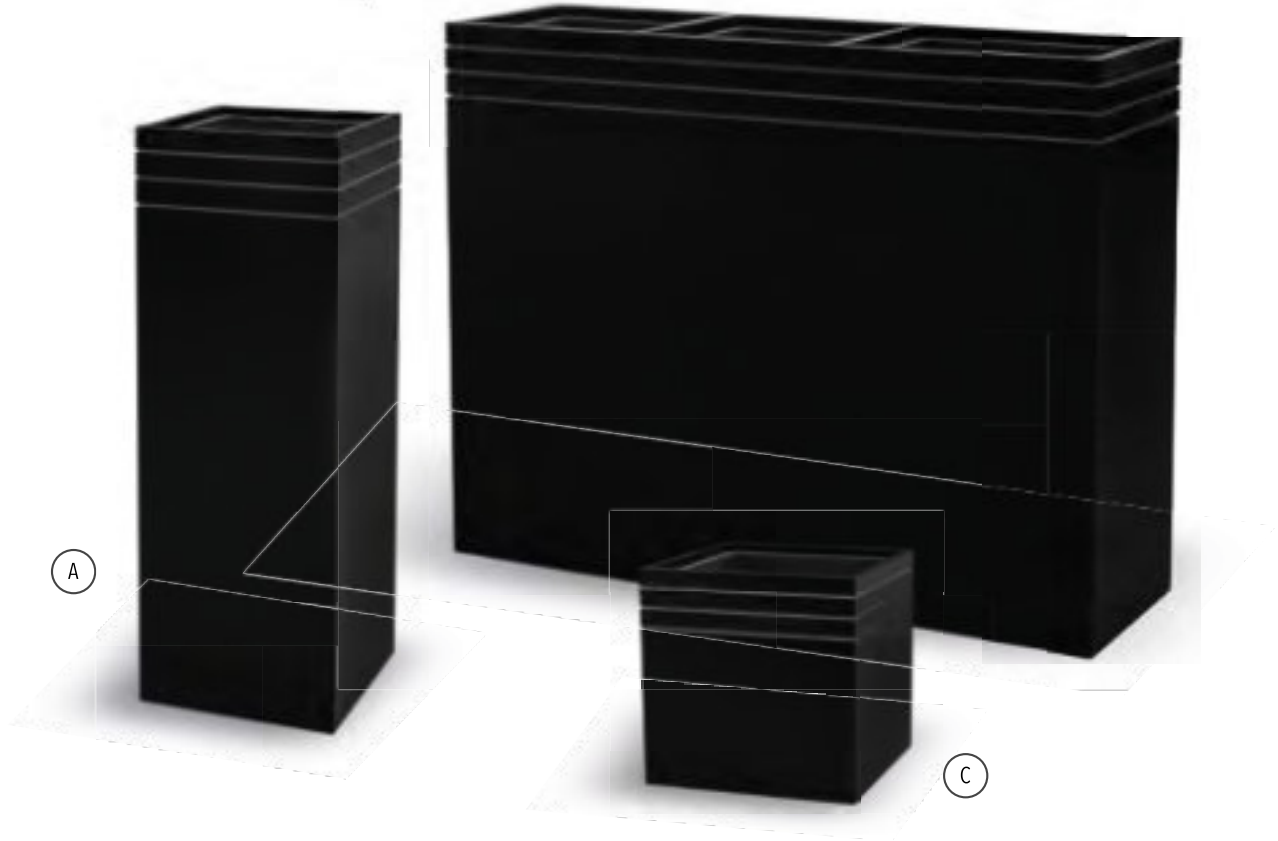

LINE-UP COLLECTION

A SQUARE MATT BLACK

ART. CODE	↑	→	↓
6LUP375MB	30	30	75
6LUP376MB	38	38	75
6LUP310MB	30	30	100
6LUP410MB	34	34	100
6LUP411MB	38	38	100
6LUP412MB	34	34	120
6LUP413MB	38	38	120

B RECTANGLE MATT BLACK

2 LINERS			
ART. CODE	↑	→	↓
6LUPR59MB	59	30	75
6LUPR60MB	74	38	75
3 LINERS			
ART. CODE	↑	→	↓
6LUPR88MB	88	30	75
6LUPR18MB	110	38	75
4 LINERS			
ART. CODE	↑	→	↓
6LUPR17MB	117	30	75

C CUBE MATT BLACK

ART. CODE	↑	→	↓
6LUPS38MB	38	38	38
6LUPS48MB	48	48	48