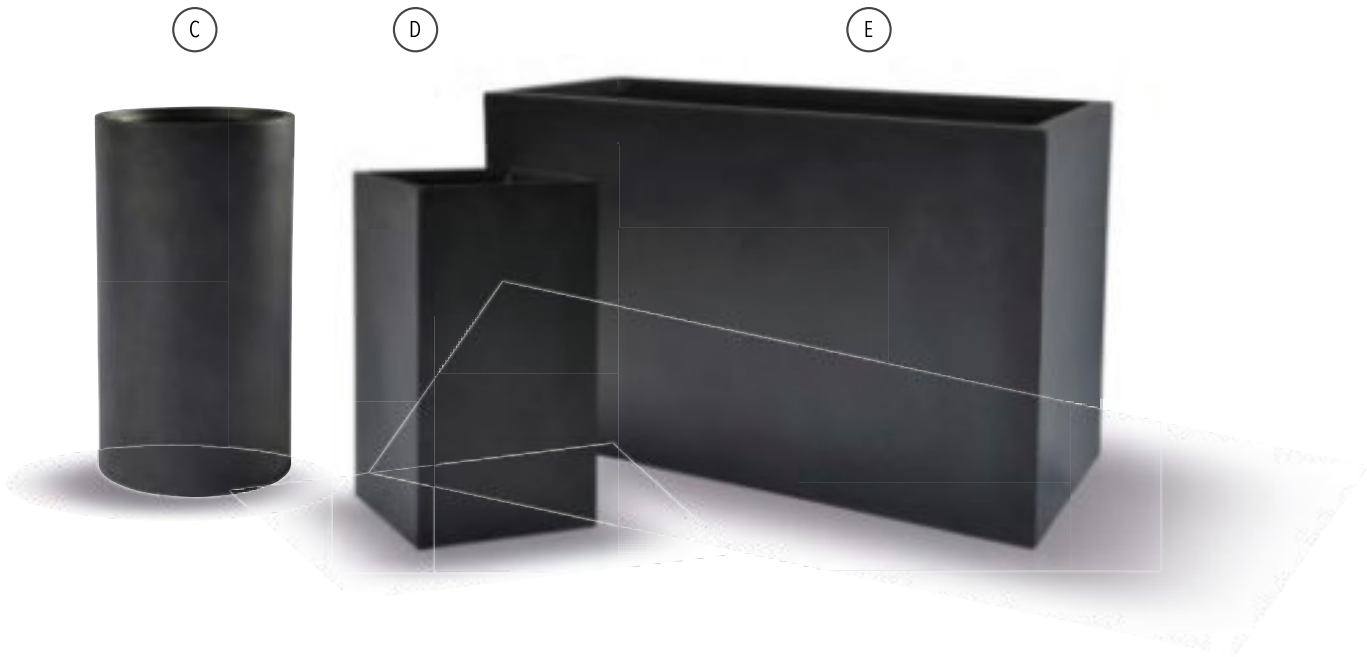

BASIC COLLECTION

BASIC FIBERCLAY

C CYLINDER DARK GREY

ART. CODE	⊗	⊙	⚠
6BSCC613P	26	30	55
6BSCC614P	36	40	68

D CUBE DARK GREY

ART. CODE	⚠	⊞	⚠
6BSCC609P	15	15	20

E RECTANGLE DARK GREY

ART. CODE	⚠	⊞	⚠
6BSCR615P	110	40	40
6BSCR616P	110	40	70